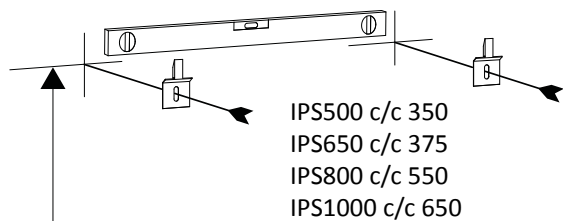

OPTION

1.

IPS500 c/c 350
IPS650 c/c 375
IPS800 c/c 550
IPS1000 c/c 650