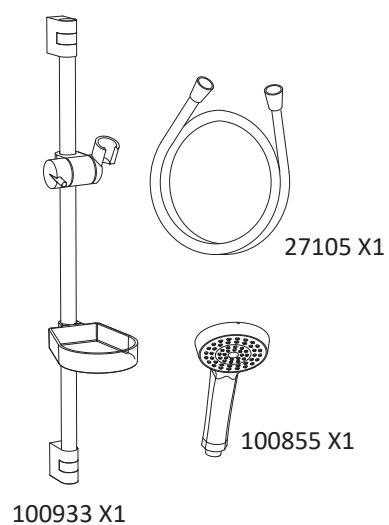

DUSCHSET FLOW

101886

Macro Design.